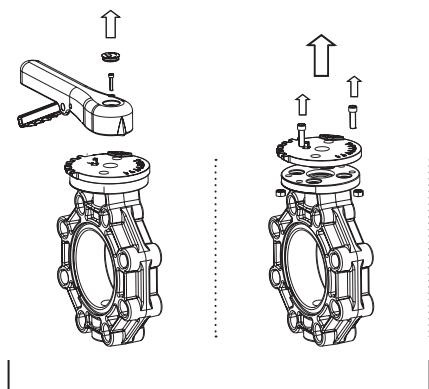

BUTTERFLY VALVES: EXTREME Series | IND Series | STD Series

Not necessary in bare shaft version

| BOLTS | TORQUE (Nm) |
|-------|-------------|
| M4 | 2.0 - 3.0 |
| M5 | 3.0 - 4.0 |
| M6 | 4.0 - 5.0 |
| M8 | 6.0 - 7.0 |
| M10 | 8.0 - 9.0 |
| M12 | 9.0 - 10.0 |