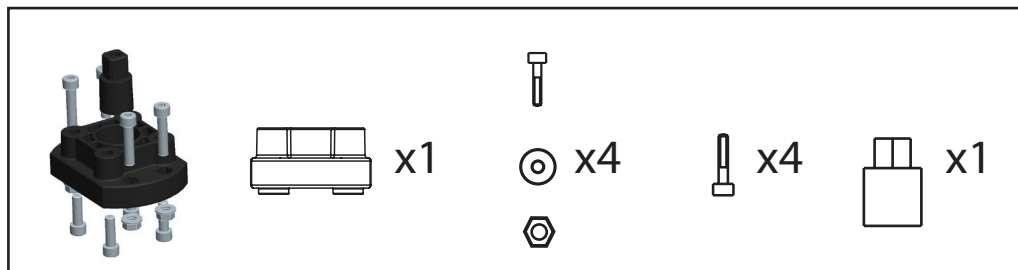

BUTTERFLY VALVES: EXTREME Series | IND Series | STD Series

Not necessary in bare shaft version

| BOLTS | TORQUE (Nm) |
|-------|-------------|
| M4 | 2.0 - 3.0 |
| M5 | 3.0 - 4.0 |
| M6 | 4.0 - 5.0 |
| M8 | 6.0 - 7.0 |
| M10 | 8.0 - 9.0 |
| M12 | 9.0 - 10.0 |