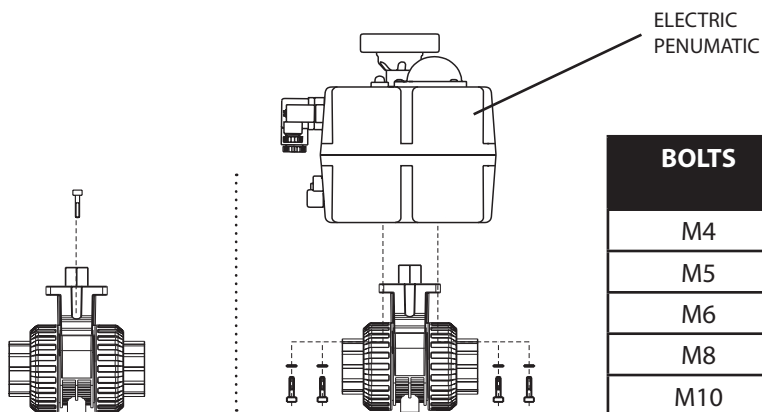

BALL VALVES: EXTREME Series | [IND] Series

BOLTS	TORQUE (Nm)
M4	2.0 - 3.0
M5	3.0 - 4.0
M6	4.0 - 5.0
M8	6.0 - 7.0
M10	8.0 - 9.0