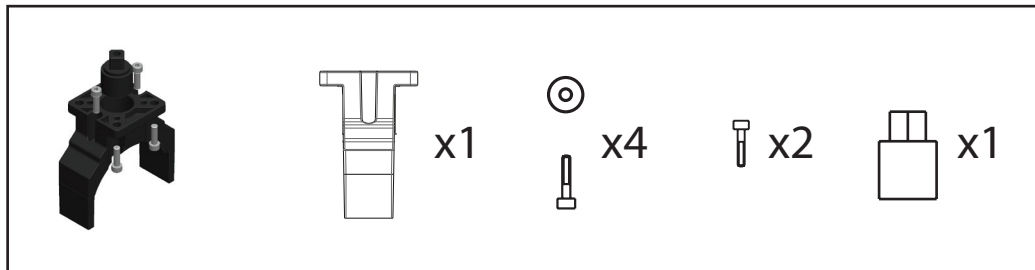

BALL VALVES: EXTREME Series | [IND] Series

BOLTS	TORQUE (Nm)
M4	2.0 - 3.0
M5	3.0 - 4.0
M6	4.0 - 5.0
M8	6.0 - 7.0
M10	8.0 - 9.0