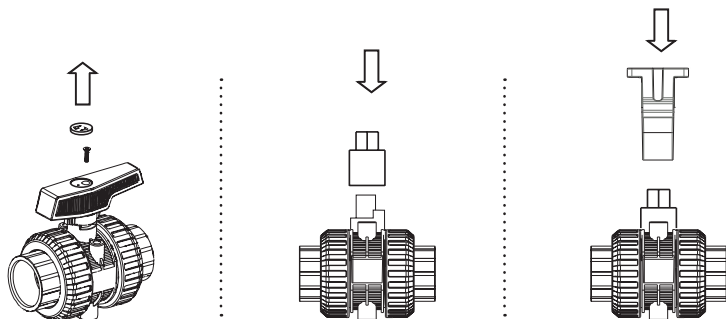

BALL VALVES: EXTREME Series | [IND] Series

BOLTS	TORQUE (Nm)
M4	2.0 - 3.0
M5	3.0 - 4.0
M6	4.0 - 5.0
M8	6.0 - 7.0
M10	8.0 - 9.0