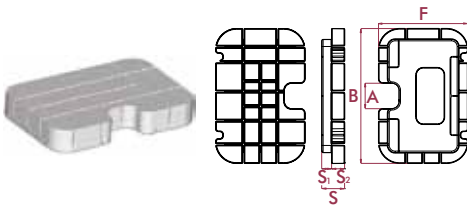

PP. 26. Anti-frost

Valve box anti-frost plate

Placa anti-hielo/aislante

SIZE	REF.	CODE
(02674)	11 26 10	31878
(02675)	11 26 11	31879

A	B	F	S₁	S₂	S
95	359	231	22	48	70
90	316	477	35	46	81

PP. 26. Grid

Base grid

Rejilla base